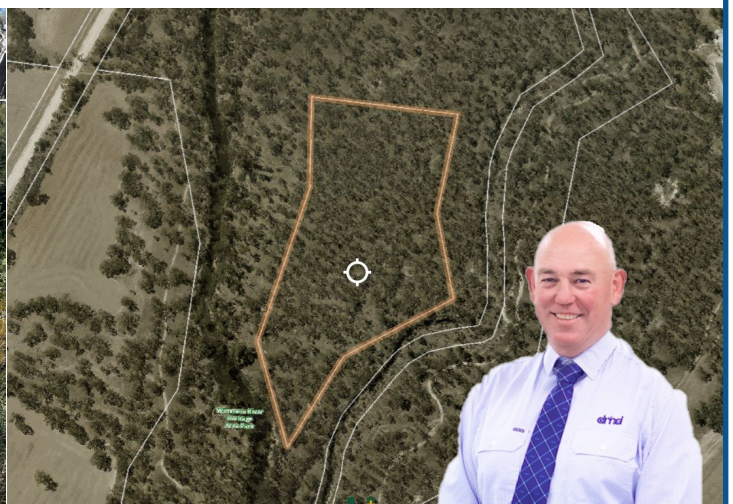

## Secluded Natural Bush Block

**13ac (5.51ha)**  
Approximately

River Road  
**DIMBOOLA**

**Approximately 13 acres of land situated within meters of the Wimmera River.**

Situated on the east side of the Wimmera River between Arkona & Antwerp

- Ideal block for camping
- Located close to the Wimmera River with native flora and fauna
- Very private and secluded
- Natural native timber and bush land

*INSPECTION STRICTLY BY APPOINTMENT ONLY WITH SELLING AGENT*